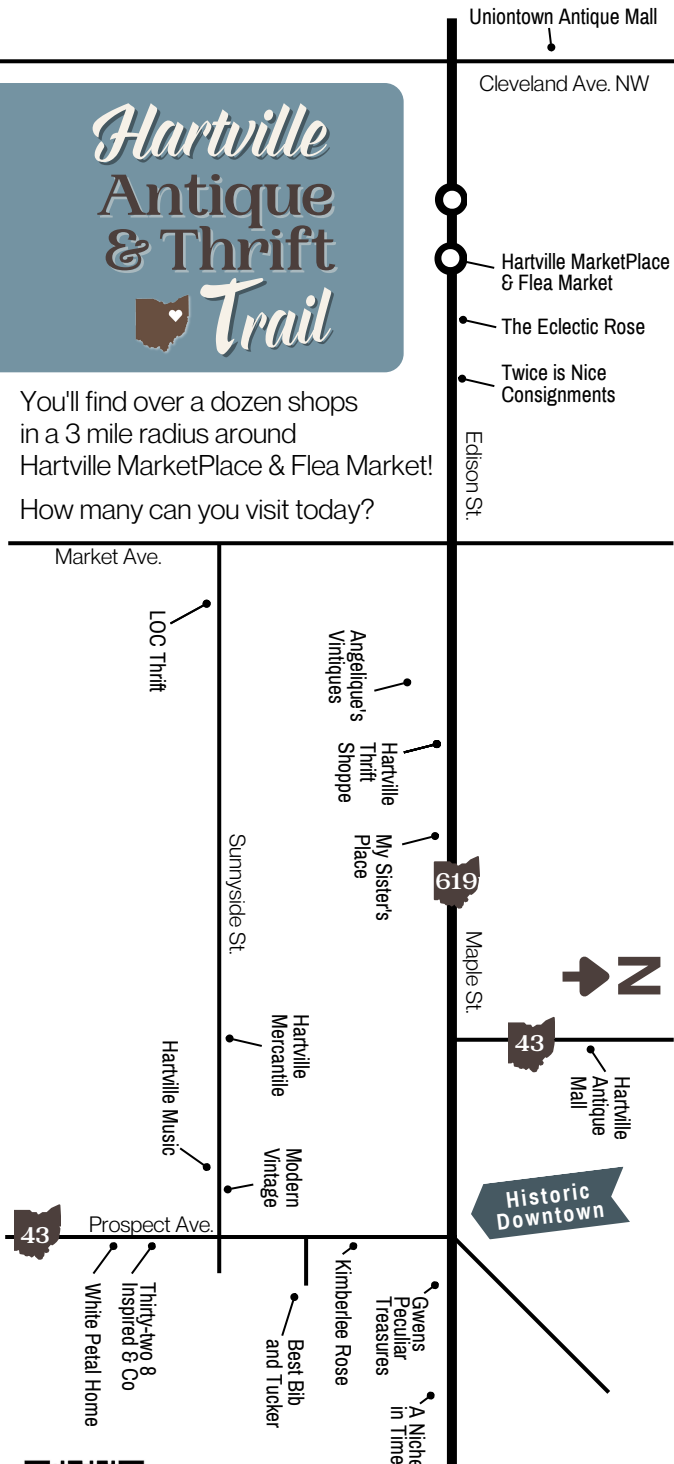

Hartville Antique & Thrift Trail

You'll find over a dozen shops
in a 3 mile radius around
Hartville MarketPlace & Flea Market!
How many can you visit today?

Shop info and hours:
discoverhartville.com/antiquethrifttrail