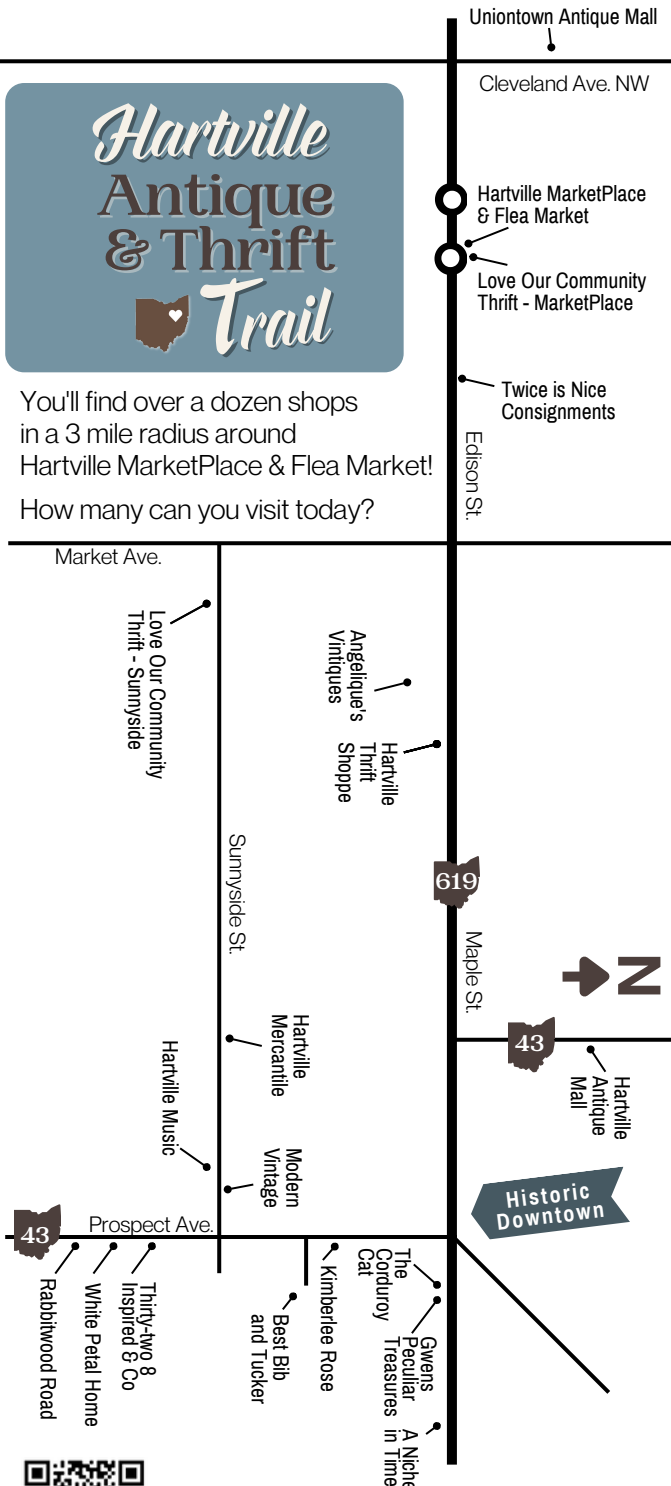

Hartville Antique & Thrift Trail

You'll find over a dozen shops
in a 3 mile radius around
Hartville MarketPlace & Flea Market!
How many can you visit today?

Shop info and hours:
discoverhartville.com/antiquethrifttrail